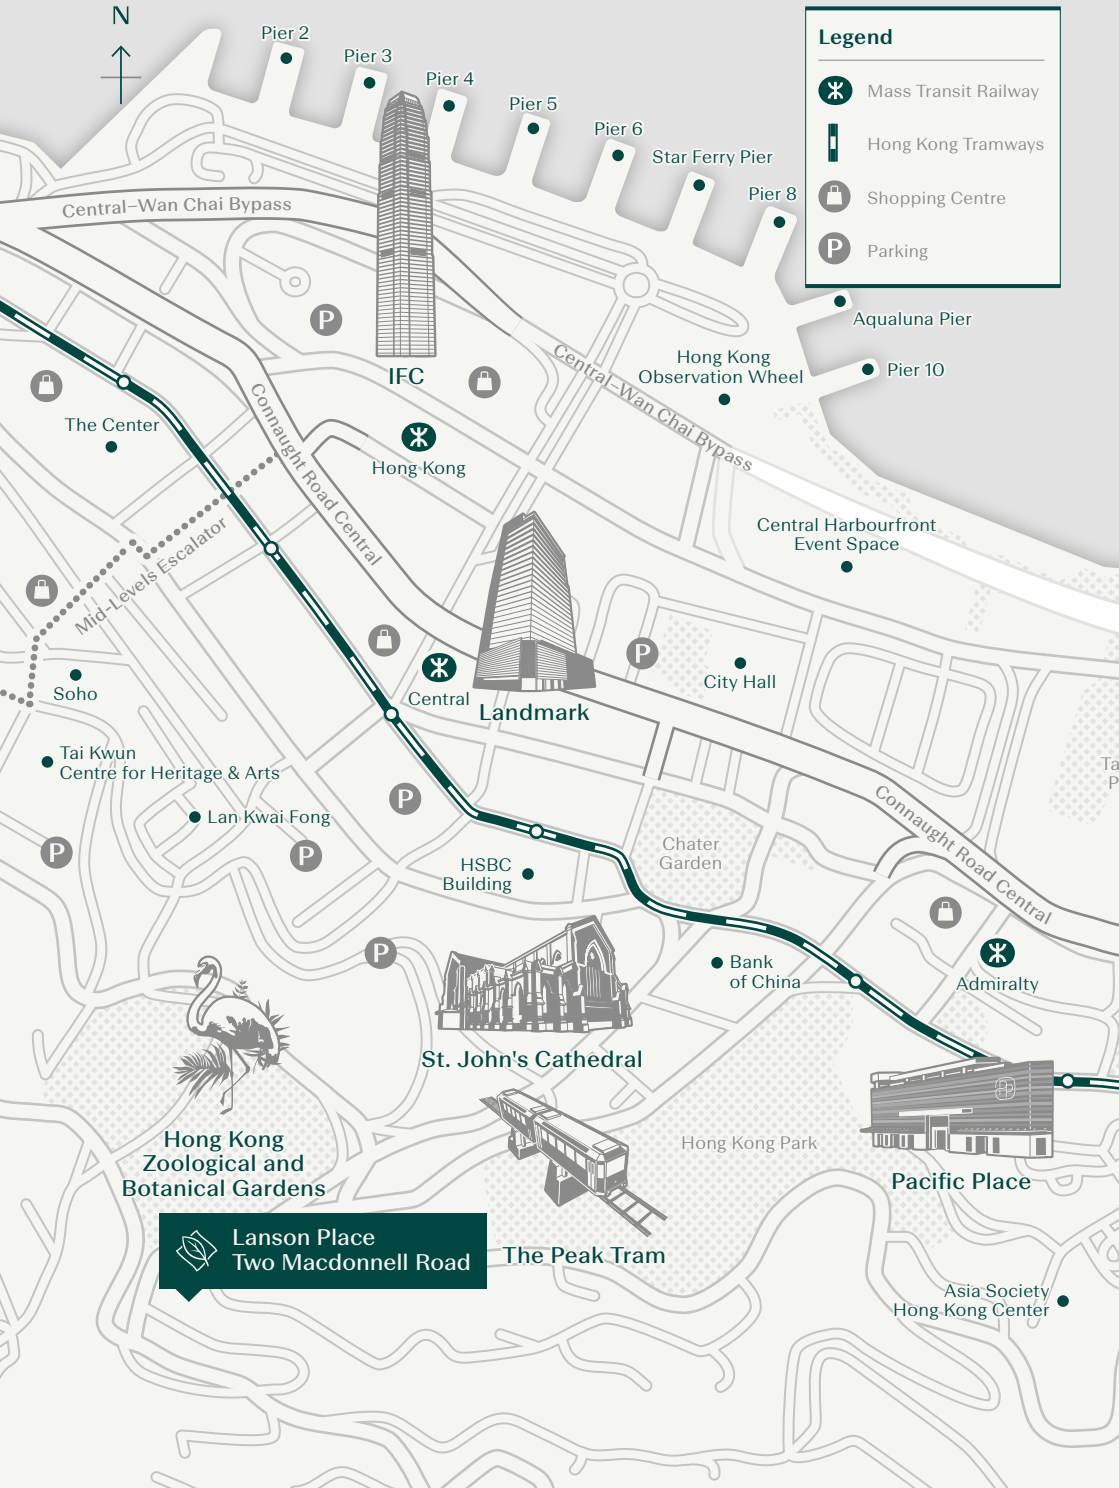

VICTORIA HARBOUR

Legend

- Mass Transit Railway
- Hong Kong Tramways
- Shopping Centre
- Parking

Lanson Place
Two Macdonnell Road